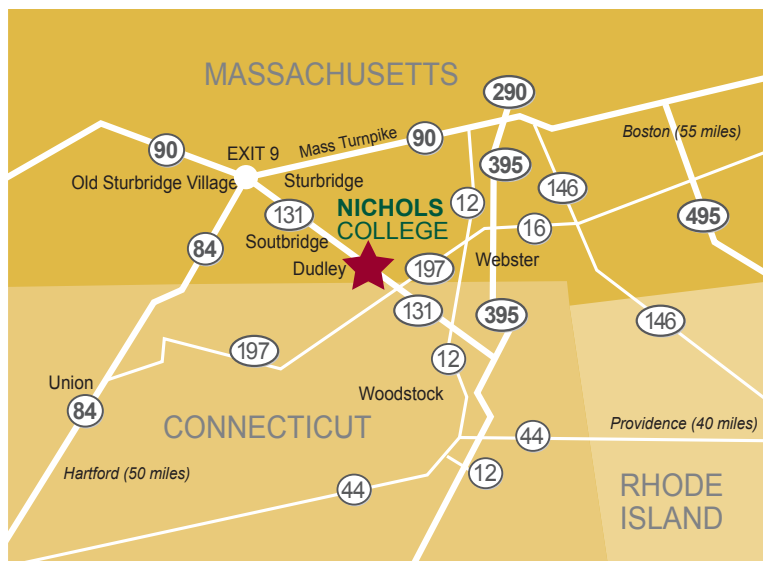

Directions to NICHOLS COLLEGE

From the north

Take I-290 to Auburn, where I-290 becomes I-395 South. ♦ Follow to Exit 4B (Sutton Road/Oxford center.) Turn right off ramp and stay in the right lane. Go straight through the light at Oxford center (Cumberland Farms on right). Stay straight for 0.8 miles and take a left onto Dudley Road. Follow this road for 3.7 miles, staying straight at the four-way stop sign. Dudley Road becomes Dudley/Oxford Road at the town line. Bearing right at the fork (pond on your right), continue on Dudley/Oxford Road for 2 miles going straight through two stop signs onto the Nichols campus.

From the east and west

Take the Mass Pike to Exit 10 in Auburn, and then onto I-395 South. Follow directions from ♦ above.

From Providence

Take 146 North to Route 16 West heading toward Douglas/Webster, Massachusetts. Follow Route 16 into Webster. (Do not exit onto I-395 South.) See directions below for “From the south” and continue from here: *

From the south

Take I-95 North to I-395 North to Exit 2, (Webster) and turn left off the ramp. * Stay in the right lane and go straight through the first set of traffic lights onto Route 12 South. Follow Route 12 South through two more sets of lights. (Route 12 will bear left at the second traffic light.) Continue through Webster center. At the second set of lights after the railroad tracks, stay in the right lane and go straight onto Route 197. Route 197 is also West Main Street in Dudley. At the second set of lights, turn right directly after the Cumberland Farms/gas station onto Airport Road. Follow Airport Road and bear right at the Dudley Hill Golf Course. Take the first left onto Center Road and proceed directly onto the Nichols campus.

From Hartford, CT

Take I-84 East towards Boston. Take Exit 2 (Sturbridge/Southbridge). When on exit ramp, keep right at the fork. Turn left onto Haynes Street. Turn right onto MA-131/Main Street. Proceed through downtown Southbridge to the rotary and take the first right onto MA-131. Follow MA-131 through Dudley, Massachusetts, then briefly pass through Thompson, Connecticut. At the lights in Connecticut, bear left onto Route 197. You will re-enter Dudley, Massachusetts on Route 197. Turn left onto Center Road. Follow Center Road up the hill to the Nichols College campus.

NICHOLS COLLEGE

Your Success Is Our Business

124 Center Road
Dudley, Massachusetts 01571
800-470-3379 or 508-213-1560

www.nichols.edu