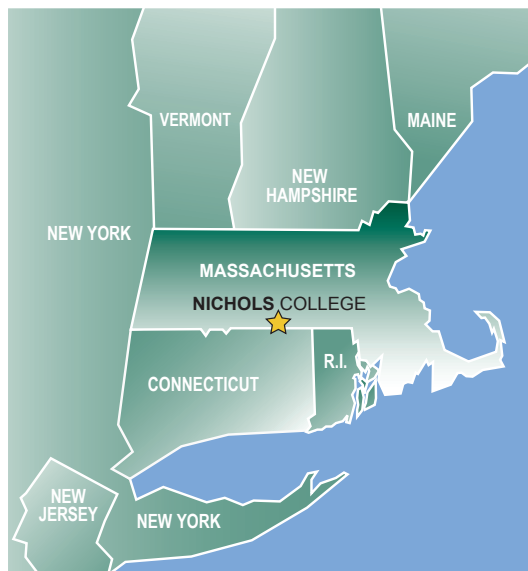

NICHOLS COLLEGE
Your Success Is Our Business

Welcome to the
NICHOLS COLLEGE
Campus

124 Center Road
Dudley, Massachusetts 01571
800-470-3379 or 508-213-1560
www.nichols.edu

Directions to NICHOLS COLLEGE

From the north

Take I-290 to Auburn, where I-290 becomes I-395 South. ♦ Follow to Exit 4B (Sutton Road/Oxford center.) Turn right off ramp and stay in the right lane. Go straight through the light at Oxford center (Cumberland Farms on right). Stay straight for 0.8 miles and take a left onto Dudley Road. Follow this road for 3.7 miles, staying straight at the four-way stop sign. Dudley Road becomes Dudley/Oxford Road at the town line. Bearing right at the fork (pond on your right), continue on Dudley/Oxford Road for 2 miles going straight through two stop signs onto the Nichols campus.

From the east and west

Take the Mass Pike to Exit 10 in Auburn, and then onto I-395 South. Follow directions from ♦ above.

From Providence

Take 146 North to Route 16 West heading toward Douglas/Webster, Massachusetts. Follow Route 16 into Webster. (Do not exit onto I-395 South.) See directions below for “From the south” and continue from here: *

From the south

Take I-95 North to I-395 North to Exit 2, (Webster) and turn left off the ramp. * Stay in the right lane and go straight through the first set of traffic lights onto Route 12 South. Follow Route 12 South through two more sets of lights. (Route 12 will bear left at the second traffic light.) Continue through Webster center. At the second set of lights after the railroad tracks, stay in the right lane and go straight onto Route 197. Route 197 is also West Main Street in Dudley. At the second set of lights, turn right directly after the Cumberland Farms/gas station onto Airport Road. Follow Airport Road and bear right at the Dudley Hill Golf Course. Take the first left onto Center Road and proceed directly onto the Nichols campus.